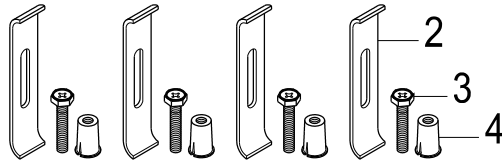

KU321 897DBN

Stainless Steel Undermount Double Bowls Kitchen Sink (L)32" X (W)17-3/4" X (LD)9" X (RD)7"

1

2

3

4