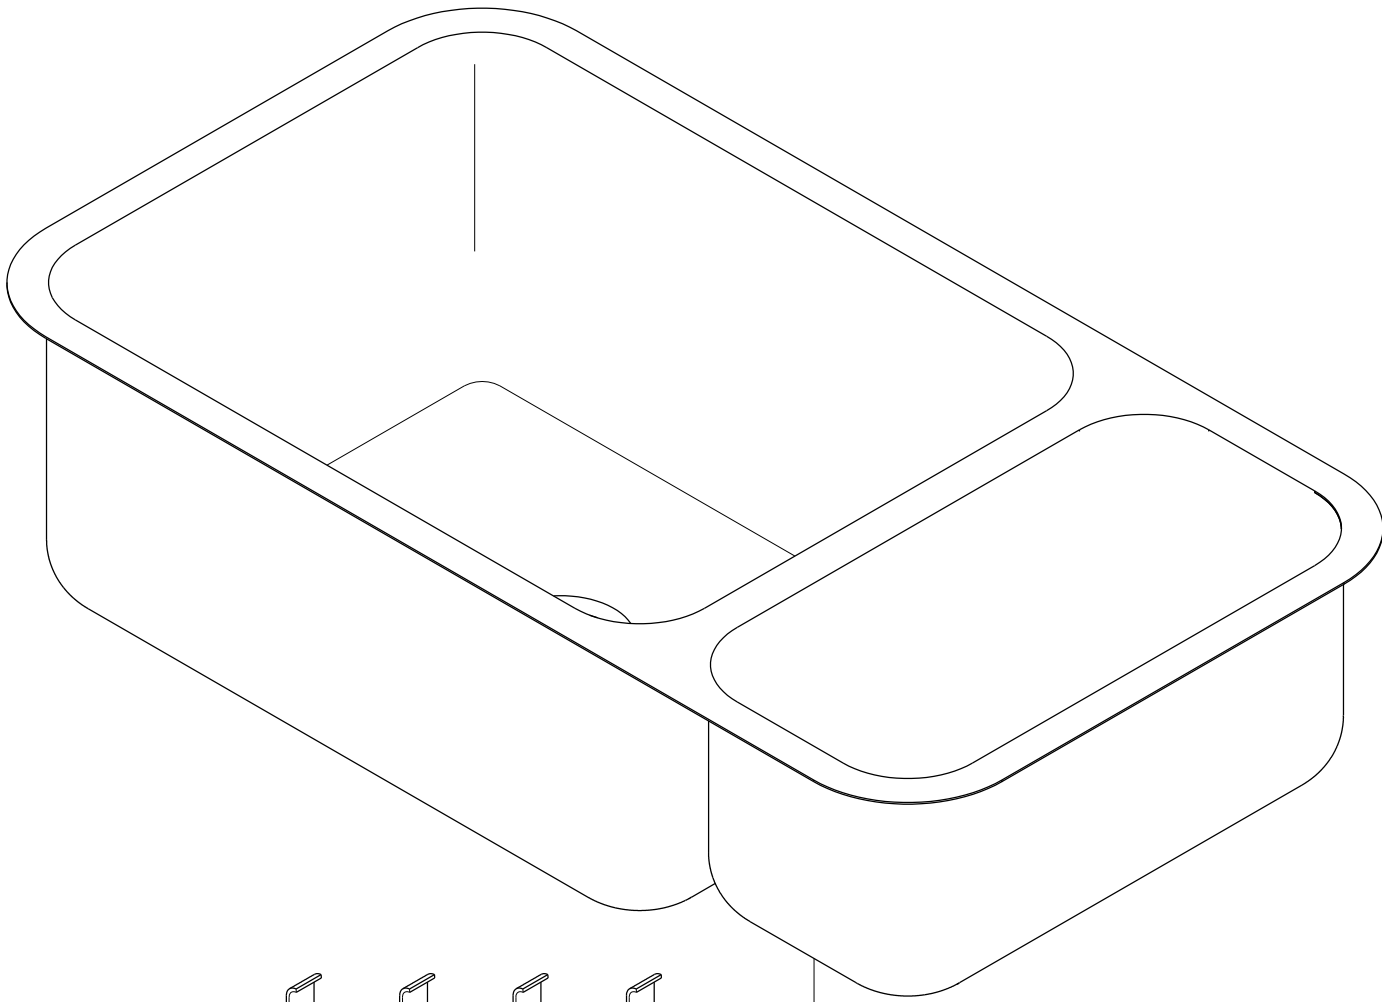

KU321 897DBN

Stainless Steel Undermount Double Bowls Kitchen Sink (L)32" X (W)17-3/4" X (LD)9" X (RD)7"

1

2

3

4